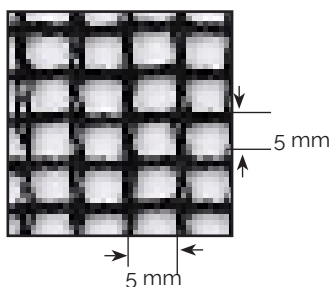

This multi-purpose material is also ideal for **projection**, is **paintable** for making sets and scenery, and can even be used for creating **stage effects requiring transparency and opacity**.

Rated **M1 flame-retardant** and woven in **extra-large widths**, this scrim gauze lets you cover large areas without panel assembly.

# Characteristics

Name	Feydeau Scrim
Reference	1507
Length of whole roll	Approx. 50 to 70 m
Width	600 cm (available in 400 cm to order)

Mesh size

Weight	95 g/m <sup>2</sup>
Thickness	0.93 mm
Composition	100% PES

Storage recommendations No specific recommendations

Directions for use Material available in large widths: can be made up in our workshops with all finishing options (eyelets or rivets, tabs, sleeves and channels, hems, velcro, etc.), without assembly seams and up to 6 m high  
Tensioned for optimum projection performance as well as opacity / transparency  
Suitable for outdoor and indoor use