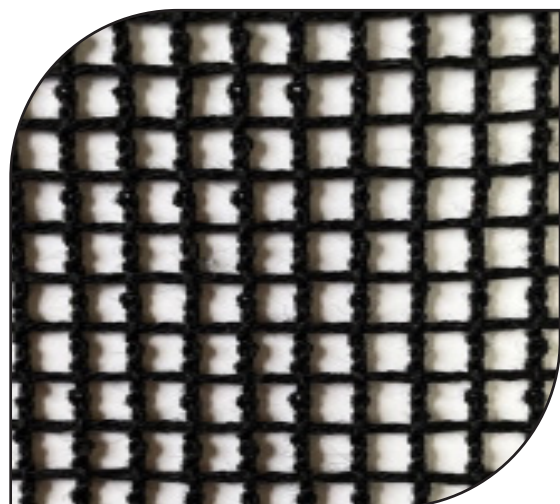

Ref: 1507

A **great-value events scrim** with square mesh, ideal for **dressing** structures and ceilings. It allows sound to pass, offering perfect **acoustic transparency**, and can also be installed in front of sound sources without problems.

This multi-purpose material is also ideal for **projection**, is **paintable** for making sets and scenery, and can even be used for creating **stage effects requiring transparency and opacity**.

Rated **M1 flame-retardant** and woven in **extra-large widths**, this scrim gauze lets you cover large areas without panel assembly.

## Colours

Black  
003

White  
002

# Characteristics

Name	Feydeau Scrim
Reference	1507
Length of whole roll	Approx. 50 to 70 m
Width	600 cm (available in 400 cm to order)

Mesh size

Weight	95 g/m <sup>2</sup>
Thickness	0.93 mm
Composition	100% PES