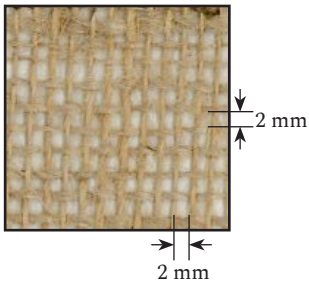

# CHARACTERISTICS

<b>Name</b>	Embourrure Jute Canvas	<b>Ref</b>	5603
<b>Previous product name</b> (Teviloj)	Open / Heavy-Weave Jute Canvas		
<b>Width</b>	± 185 cm	<b>Weight</b>	± 230 g/m <sup>2</sup>
<b>Flame-retardant rating</b>	 M1	<b>Composition</b>	100% jute

- » *Loose-weave jute canvas with a wadding appearance*
- » Canvas material with the raw, **natural** look characteristic of **jute**
- » 100% jute weave is both **environmentally-friendly** and **biodegradable**
- » Open weave offers good **transparency**
- » Ideal as a **paintable surface**
- » **Flame-retardant**

# ADDITIONAL INFORMATION

<b>Thickness</b>	± 0.8 mm
<b>Appearance</b>	Canvas with loose weave in raw irregular jute fibre with an wadding or stuffing material look.
<b>Supplied in</b>	Centre-folded bales
<b>Average bolt length</b>	± 50 m
<b>Cut-to-length</b>	Yes, (minimum 5 linear metres)
<b>Care</b>	
<b>Storage</b>	Storage indoors recommended (away from light sources and humidity)
<b>Directions for use</b>	<ul style="list-style-type: none"><li>» Can be made up to any dimensions and with all finishing options (eyelets or rivets, tabs, sleeves, hems, velcro etc.) in our workshops</li><li>» For use in areas protected from the elements</li></ul>
<b>Recommended use</b>	<ul style="list-style-type: none"><li>» Curtains</li><li>» Decorations</li><li>» Paintable surface, etc.</li></ul>
<b>Accessories</b>	<ul style="list-style-type: none"><li>» Production accessories (straps, ballast chain, velcro etc.)</li><li>» Mounting accessories (tabs, tensioners, bungee cords, clips, etc.)</li></ul>
<b>Printing</b>	Non-printable surface