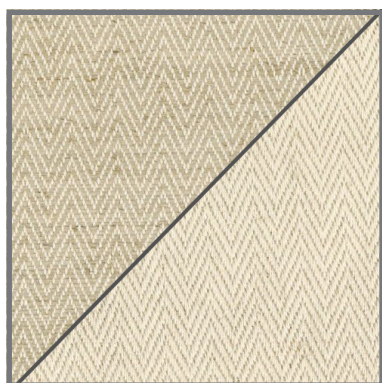

Chevron Floor Mat

Ref. 5606

For use either in its natural state or **painted**, this woven fabric with chevron motif offers a **slightly different appearance** on each of its **2 sides** (possibility to use both sides).

Woven in a mix of **natural fibres**, this **linen** and **cotton** material is both **environmentally friendly** and biodegradable.

Certified flame-retardant (without M1 rating report), it complies with safety standards for public spaces.

This material is ideal for a range of applications including making **sets** and **curtains**. Its hard-wearing qualities means it can also be used as **stage flooring**.

513/001

Technical data	Value	Notes
Width	315 cm	
Weight	450 g/m ²	
Thickness	1 mm	
Flame-retardant rating	Flame-retardant	Flame-retardant certification status. No M1 report for this article.
Composition	40% Linen, 60% Cotton	Natural fibre, environmentally-friendly and biodegradable
Roll length	50 m, rolled full-width	Cut-to-length possible

Additional information

Care	    
Storage recommendations	Store indoors (away from light and humidity)
Appearance	A fine material with chevron motifs and a slightly different appearance on its 2 sides, in raw cotton and linen (unbleached, undyed)
Recommended use	Stage flooring, paintable canvas, stages sets, curtains, etc. Indoor use