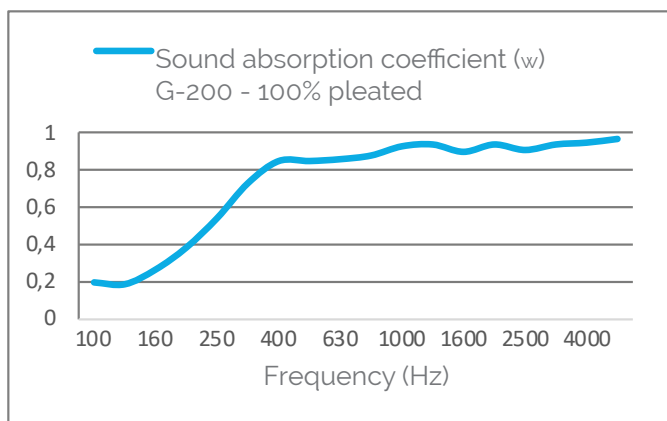

ACOUSTICS

ADDITIONAL INFORMATION

Thickness	± 1.2 mm
Appearance	Thick brushed fleece (fluffy velour effect) on both sides
Supplied in	Rolled in bales (all colours) Rolled on pallet (black)
Average roll length	Approx. 60 m (bales) Approx. 500 m (palette)
Cut-to-length	Only for the standard colour range (minimum 5 linear metres)
Care	
Storage	Storage indoors recommended (away from light sources and humidity)
Directions for use	» Can be made up to any dimensions and with all finishing options (eyelets or rivets, tabs, sleeves and leaded hems, etc.) in our workshops » Can be tensioned by stapling » For use in areas protected from the elements
Recommended use	» Stage curtains (stage backdrops, legs and borders, etc.) » Black boxes » Screening curtains » Partition curtains » Decorative curtains » Event curtains » Dressing structures etc.
Accessories	» Production accessories (straps, ballast chain, etc.) » Mounting accessories (knots, carabiners, etc.)
Printing	Non-printable surface Looking for a printable blackout canvas? We recommend you take a look at our "Blackout Print"

CONTACT OUR EXPORT TEAM

+33 (0)6 23 21 50 28

export@azur-scenic.com

The information in this document provides generic values that describe only the standard technical specifications and chemical composition of the products concerned. No guarantee is offered. Any images are non-contractual. The names of the colours are given for information purposes only and do not guarantee a specific colour.