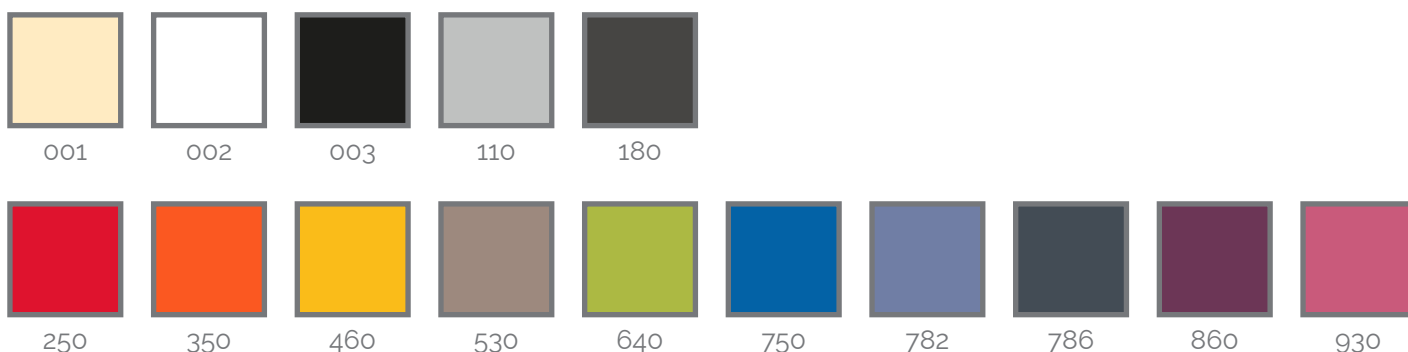

Drop Paper

Ref. 7300

A super-light non-woven material that combines a **remarkable paper fibre effect** with **exceptional wear** and **M1 flame-retardant** rating! Bright, **light-diffusing**, **easy to cut**, and particularly **stable**, it also retains its folds and pleats. Available in a range of **15 exciting colours** including **printable** white, let your imagination run riot! Drop Paper is your perfect partner, ideal for making all your **temporary decorations**, including kakemonos, stand dividers, banners, lampshades, false ceilings... the possibilities offered by this material are endless!

Technical data	Value	Notes
Width	240 cm	
Weight	60 g/m ²	
Thickness	0.2 mm	
Flame-retardant rating	 M1  B-s1,d0	Standard: NF P 92 503 Standard: EN 13501-1
Composition	Cellulose + polyester + glass + binding agent	
Roll length	25 m / 50 m / 100 m / 250 m (rolled, full-width)	Cut-to-length possible

Additional information

Care No care instructions were provided by the manufacturer.
We recommend testing a sample piece before washing this product.

Additional information

Printing	White colour, printable by sublimation, latex inks
Packaging recommendations	This fabric can crease if folded, so it should preferably be rolled up.
Appearance	Fibrous paper appearance, identical on both sides
Recommended use	Decoration: kakemonos, partitions, banners, lights, false ceilings, etc.